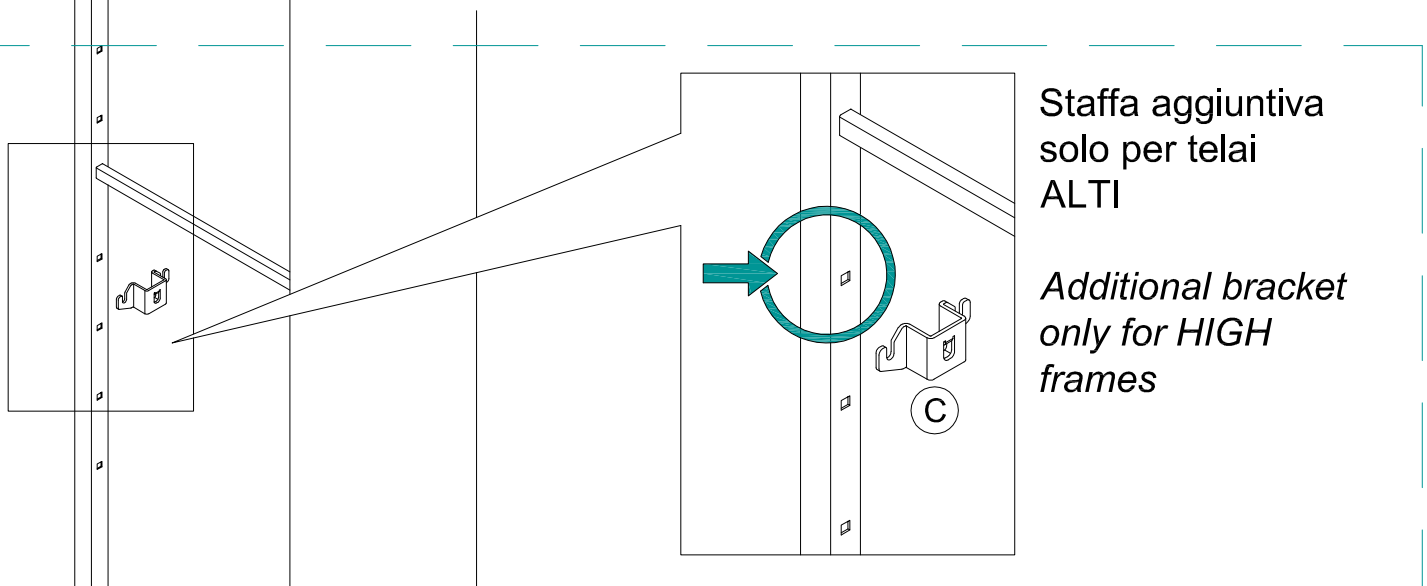

Cod.	L [mm]
800ST30	240
800ST40	340
800ST45	390
800ST50	440
800ST60	540

1

2

Staffa aggiuntiva solo per telai ALTI
Additional bracket only for HIGH frames

Prodotto / Product	H [mm]
852	317.5
859	325

3

4

5