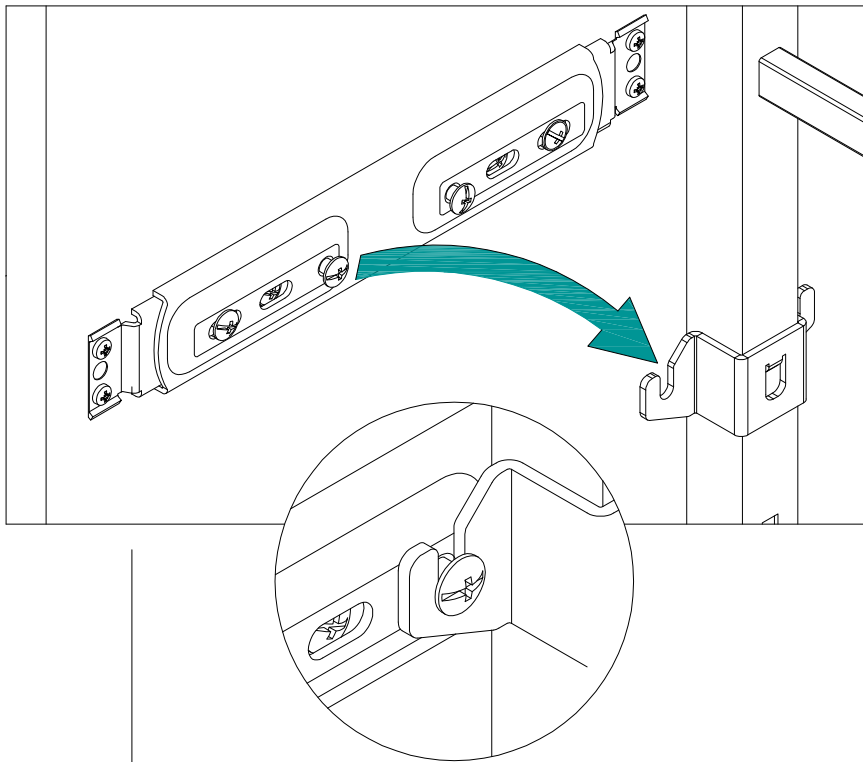

Cod.	L [mm]
800ST30	240
800ST40	340
800ST45	390
800ST50	440
800ST60	540

1

2

Staffa aggiuntiva solo per telai ALTI
Additional bracket only for HIGH frames

Prodotto / Product	H [mm]
852	317.5
859	325

3

4

5