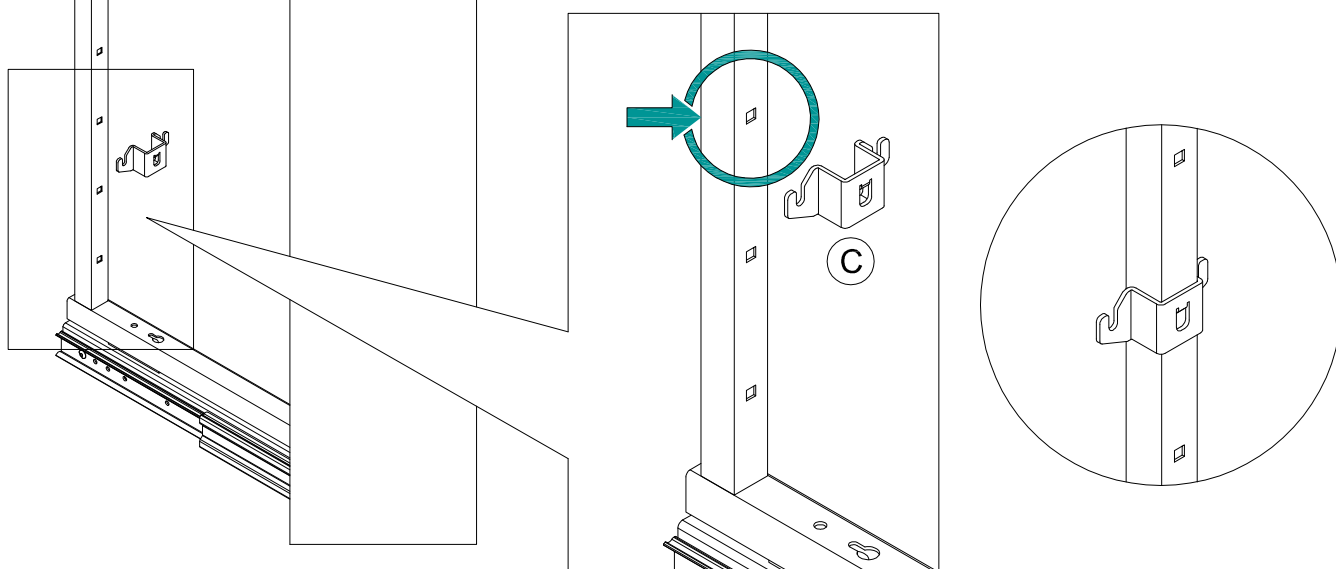

Cod.	L [mm]
800ST30	240
800ST40	340
800ST45	390
800ST50	440
800ST60	540

1

2

Staffa aggiuntiva solo per telai ALTI
Additional bracket only for HIGH frames

Prodotto / Product	H [mm]
852	317.5
859	325

3

4

5