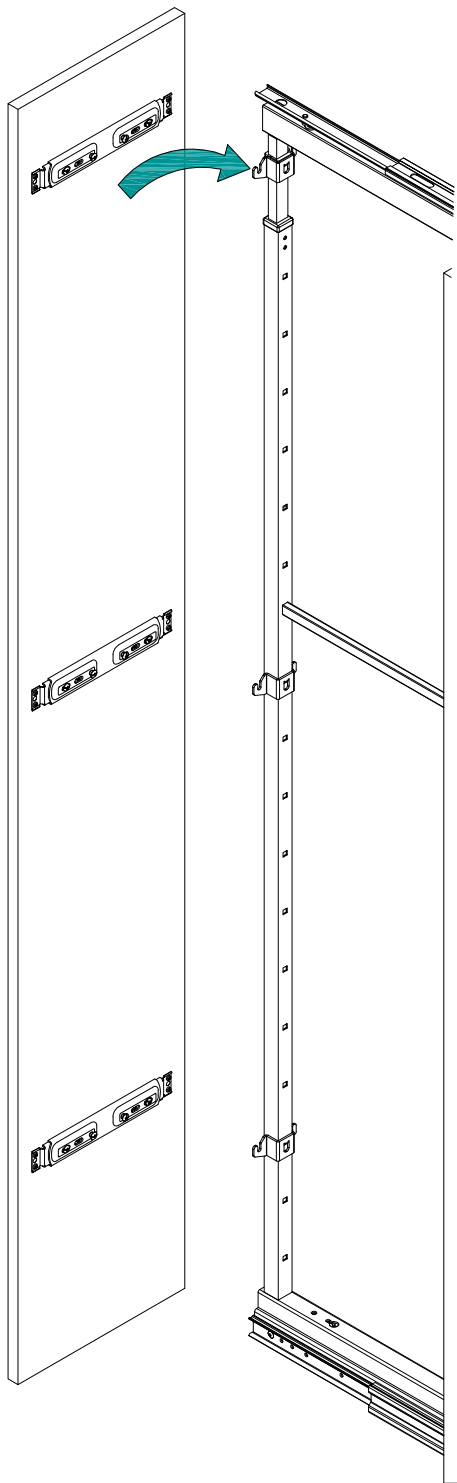

Cod.	L [mm]
800ST30	240
800ST40	340
800ST45	390
800ST50	440
800ST60	540

1

2

Staffa aggiuntiva solo per telai ALTI
Additional bracket only for HIGH frames

Prodotto / Product	H [mm]
852	317.5
859	325

3

4

5