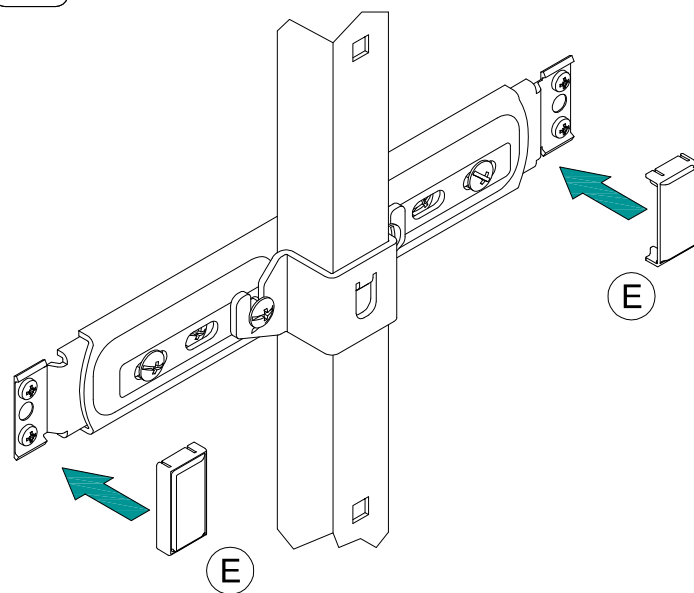

Cod.	L [mm]
800ST30	240
800ST40	340
800ST45	390
800ST50	440
800ST60	540

1

2

Staffa aggiuntiva solo per telai ALTI
Additional bracket only for HIGH frames

Prodotto / Product	H [mm]
852	317.5
859	325

3

4

5