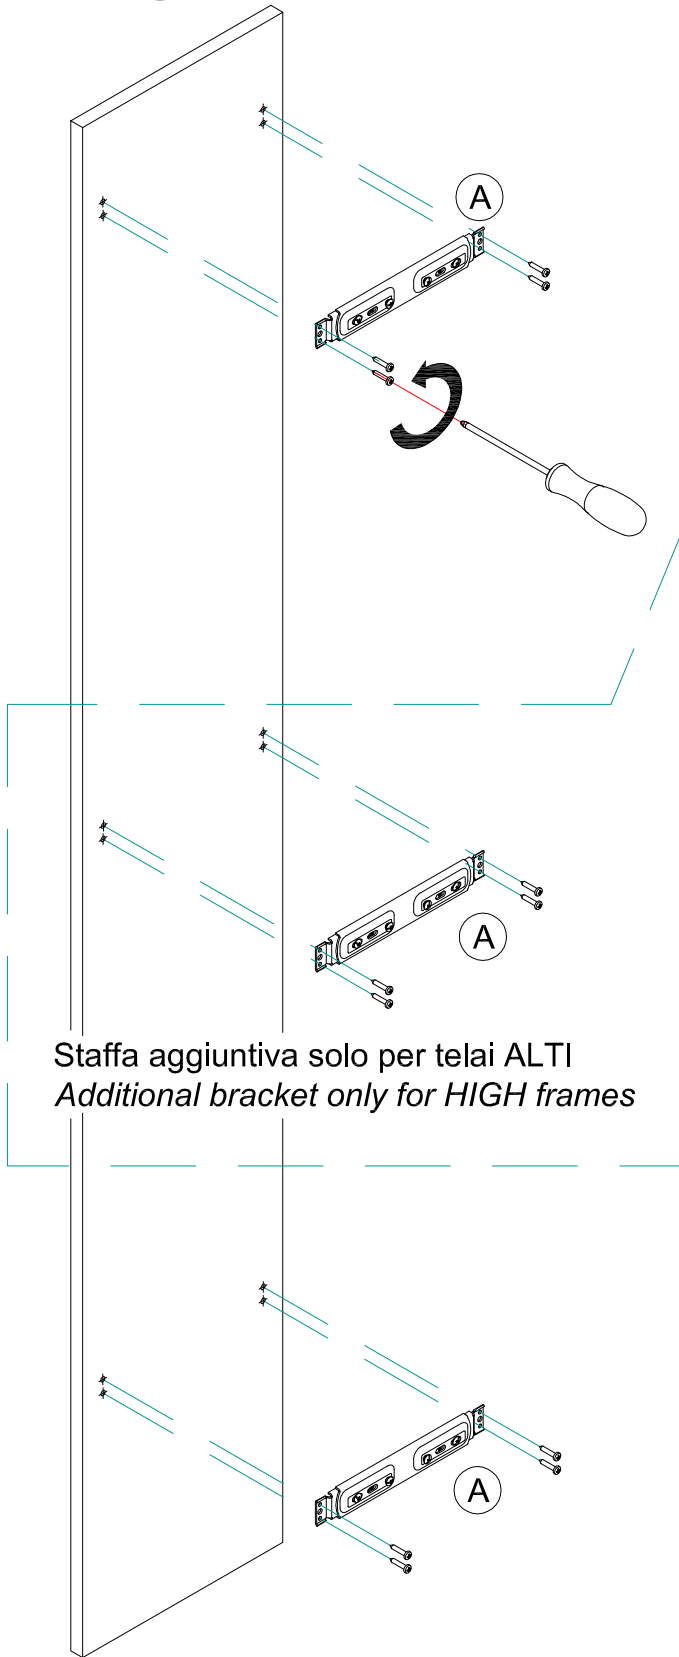

Cod.	L [mm]
800ST30	240
800ST40	340
800ST45	390
800ST50	440
800ST60	540

1

2

Staffa aggiuntiva solo per telai ALTI
Additional bracket only for HIGH frames

Prodotto / Product	H [mm]
852	317.5
859	325

3

4

5