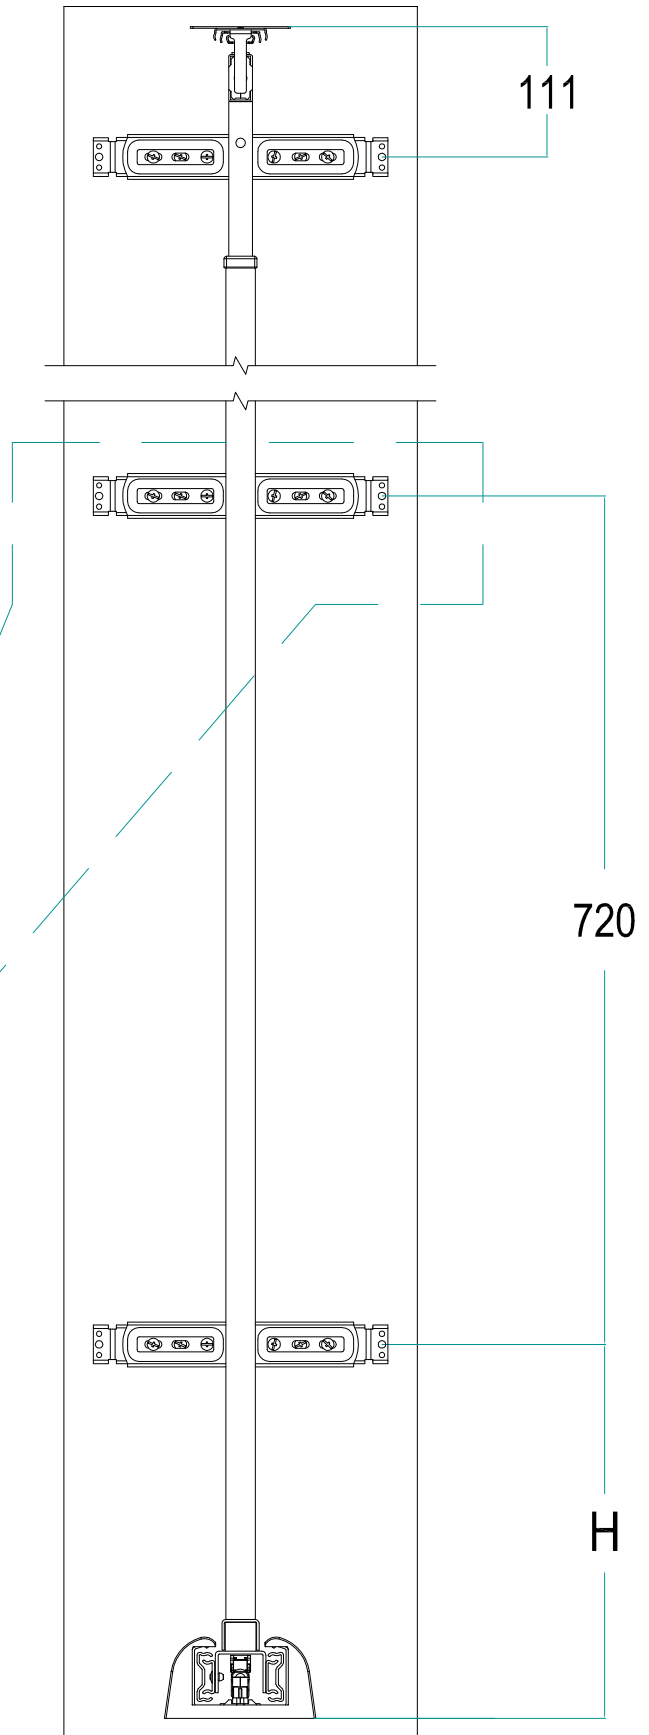

Cod.	L [mm]
800ST30	240
800ST40	340
800ST45	390
800ST50	440
800ST60	540

1

2

Staffa aggiuntiva solo per telai ALTI
Additional bracket only for HIGH frames

Prodotto / Product	H [mm]
852	317.5
859	325

3

4

5