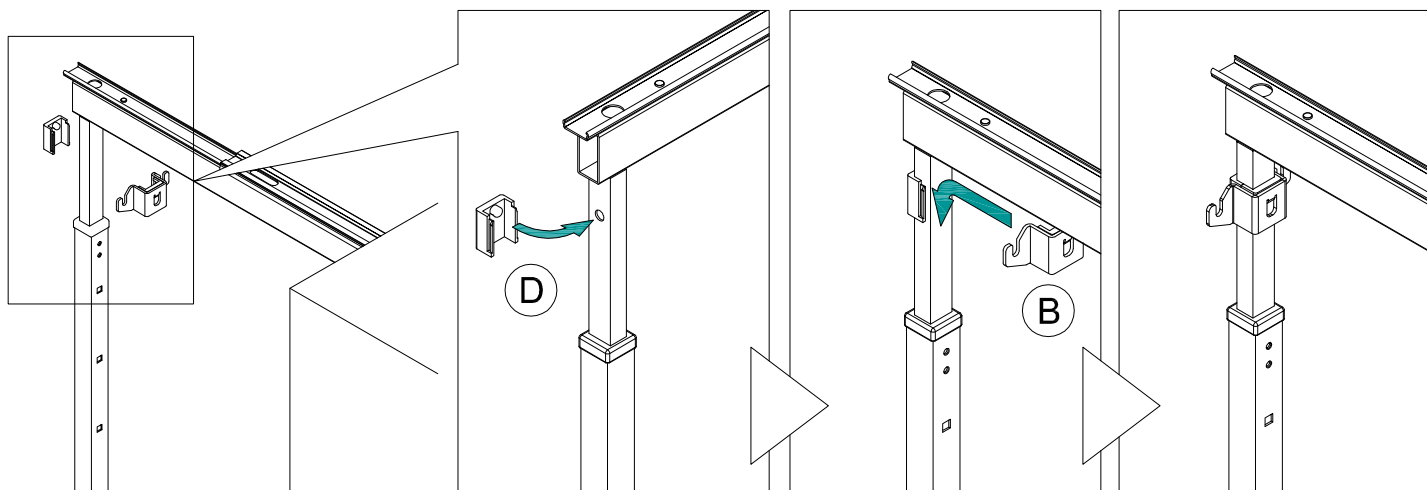

Cod.	L [mm]
800ST30	240
800ST40	340
800ST45	390
800ST50	440
800ST60	540

1

2

Staffa aggiuntiva solo per telai ALTI
Additional bracket only for HIGH frames

Prodotto / Product	H [mm]
852	317.5
859	325

3

4

5